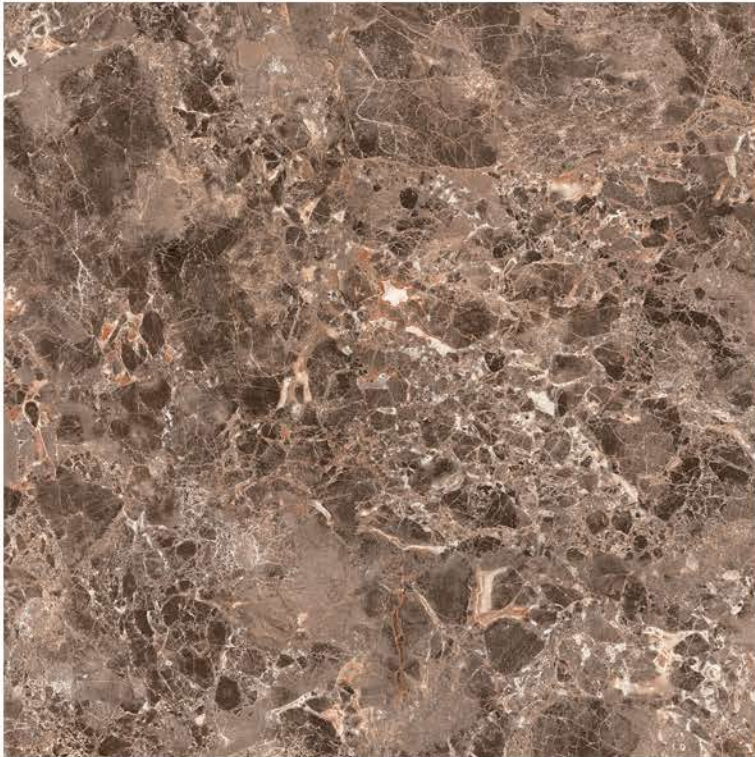

FINISH
GLOSSY

SIZE
400x400 mm

COLLECTION
DIGITAL FLOOR TILES

↓ **8mm**
↑ THICKNESS

3084