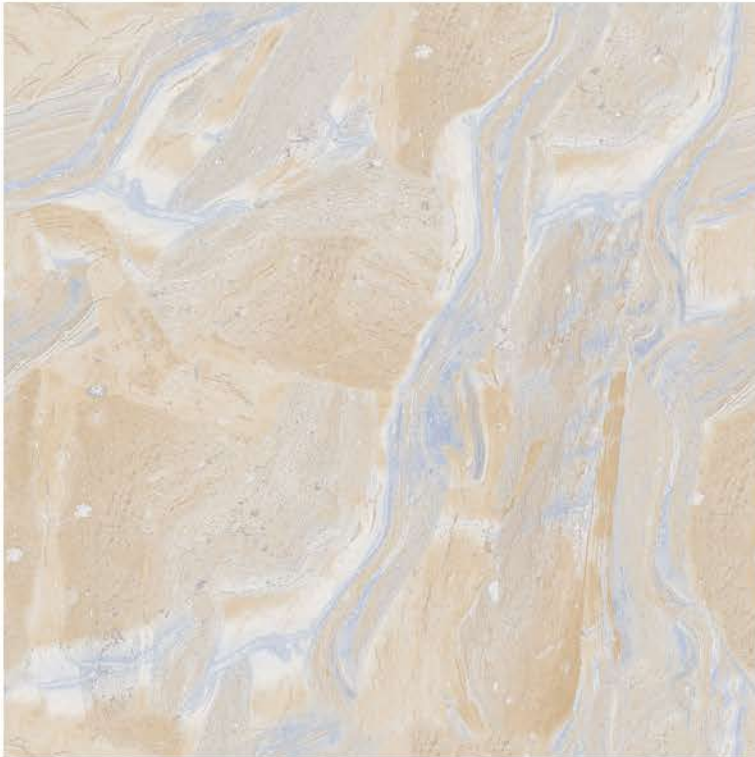

FINISH
GLOSSY

SIZE
400x400 mm

COLLECTION
DIGITAL FLOOR TILES

↓ 8mm
↑ THICKNESS

3087