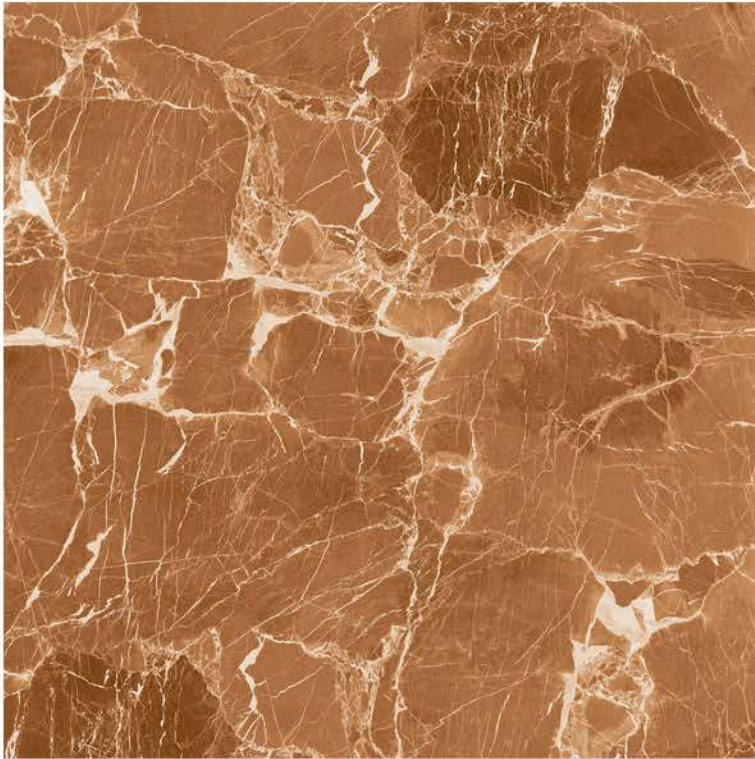

COLLECTION
DIGITAL FLOOR TILES

↓ **8mm**
↑ THICKNESS

3084

FINISH
GLOSSY

SIZE
400x400 mm

COLLECTION
DIGITAL FLOOR TILES

↓ 8mm
↑ THICKNESS

3086