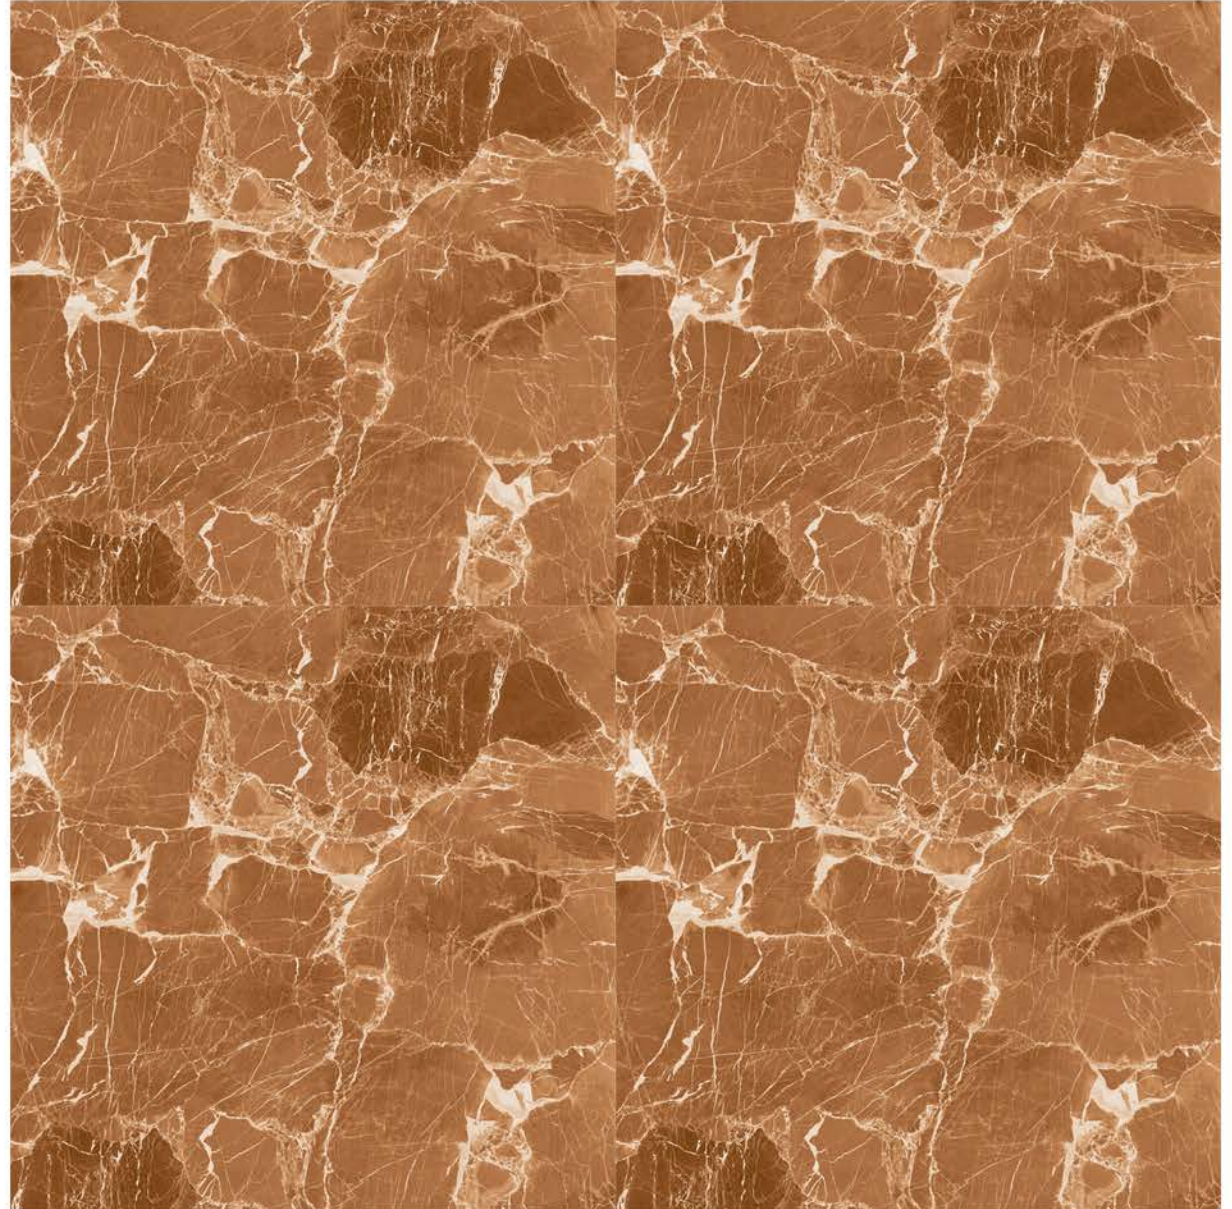

COLLECTION
DIGITAL FLOOR TILES

↓ **8mm**
↑ THICKNESS

3084

FINISH
GLOSSY

SIZE
400x400 mm

COLLECTION
DIGITAL FLOOR TILES

↓ 8mm
↑ THICKNESS

3086