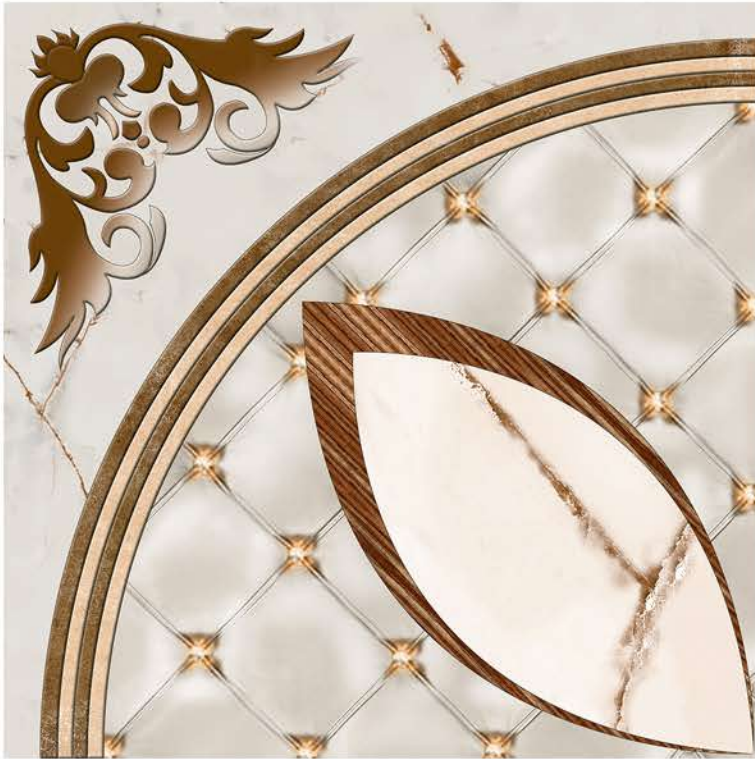

FINISH
GLOSSY

SIZE
400x400 mm

COLLECTION
DIGITAL FLOOR TILES

↓ **8mm**
↑
THICKNESS

3122