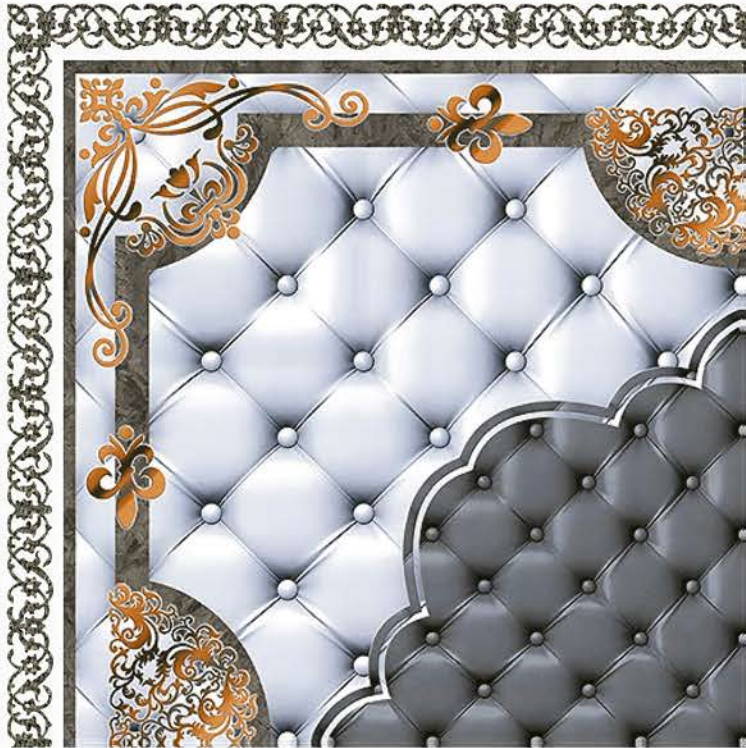

FINISH
GLOSSY

SIZE
400x400 mm

COLLECTION
DIGITAL FLOOR TILES

↓ **8mm**
↑
THICKNESS

3136