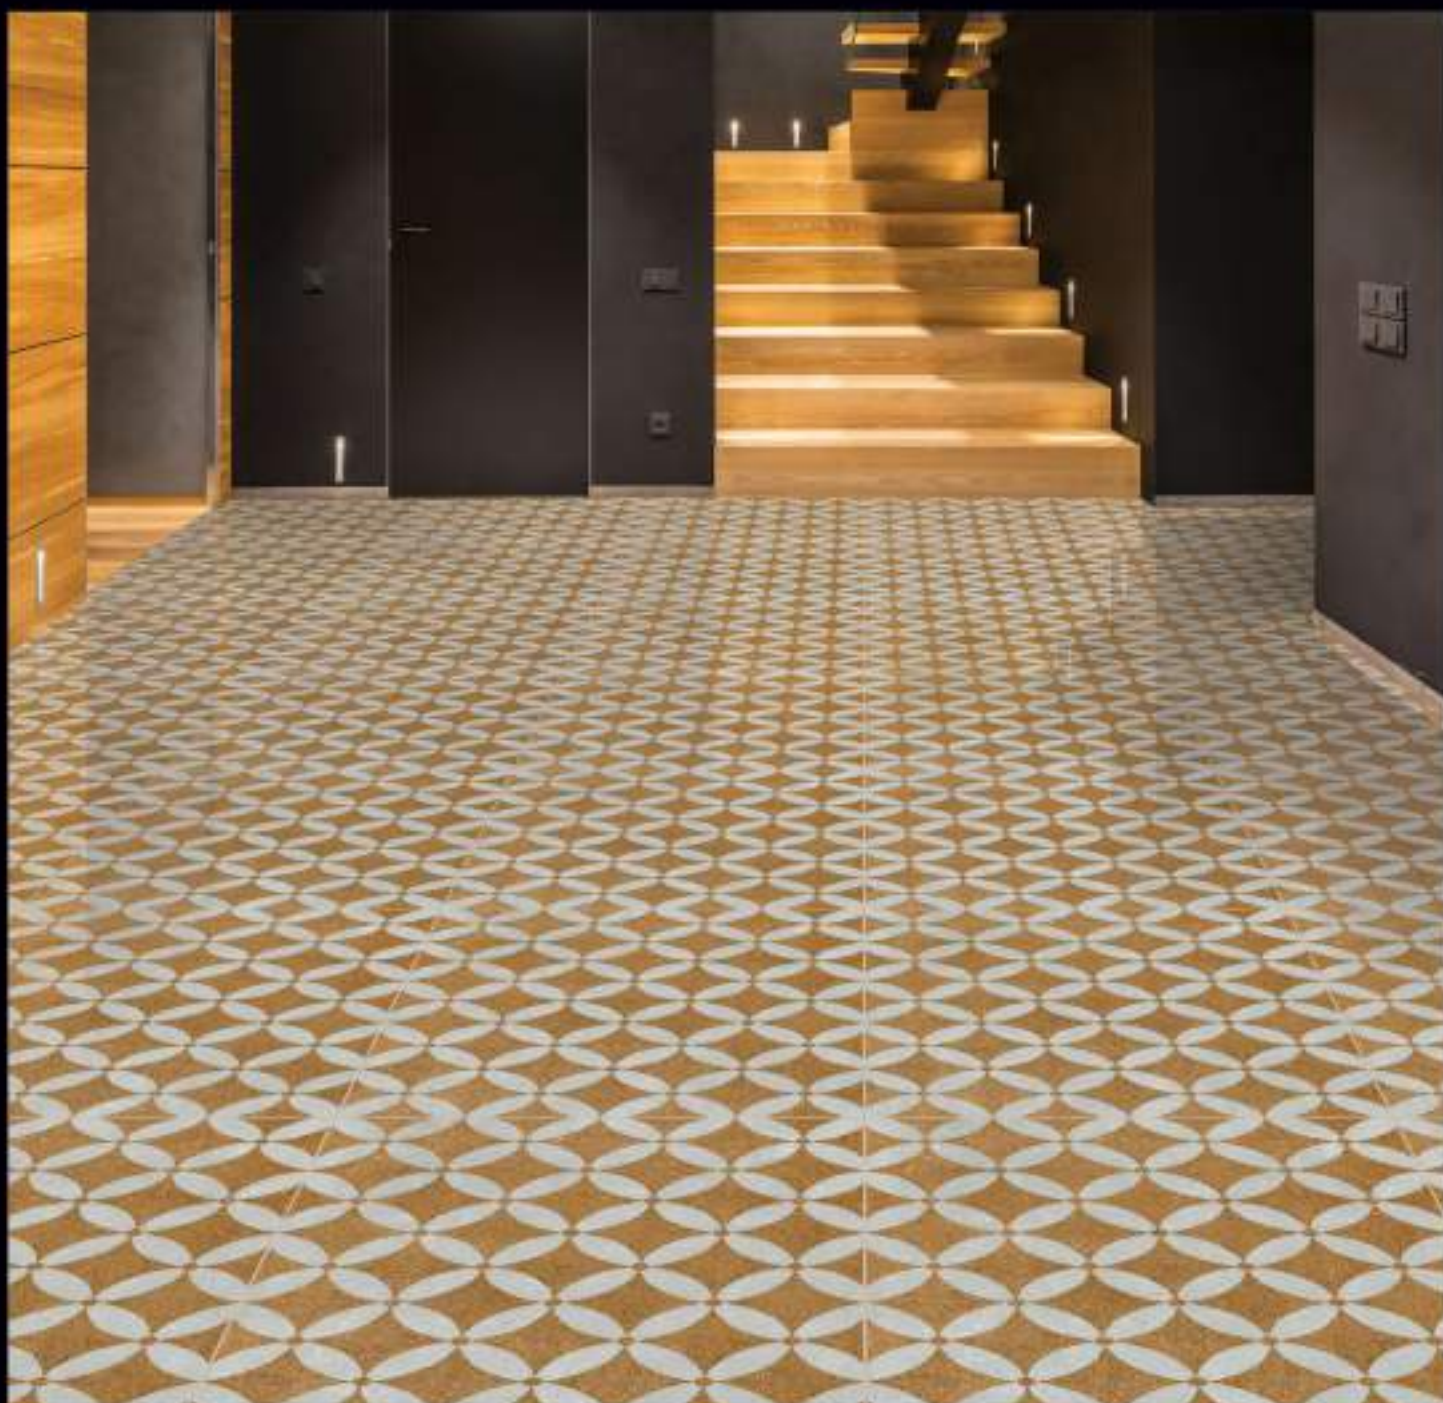

600x600mm.
Moroccan Satin Matt Series

M-66