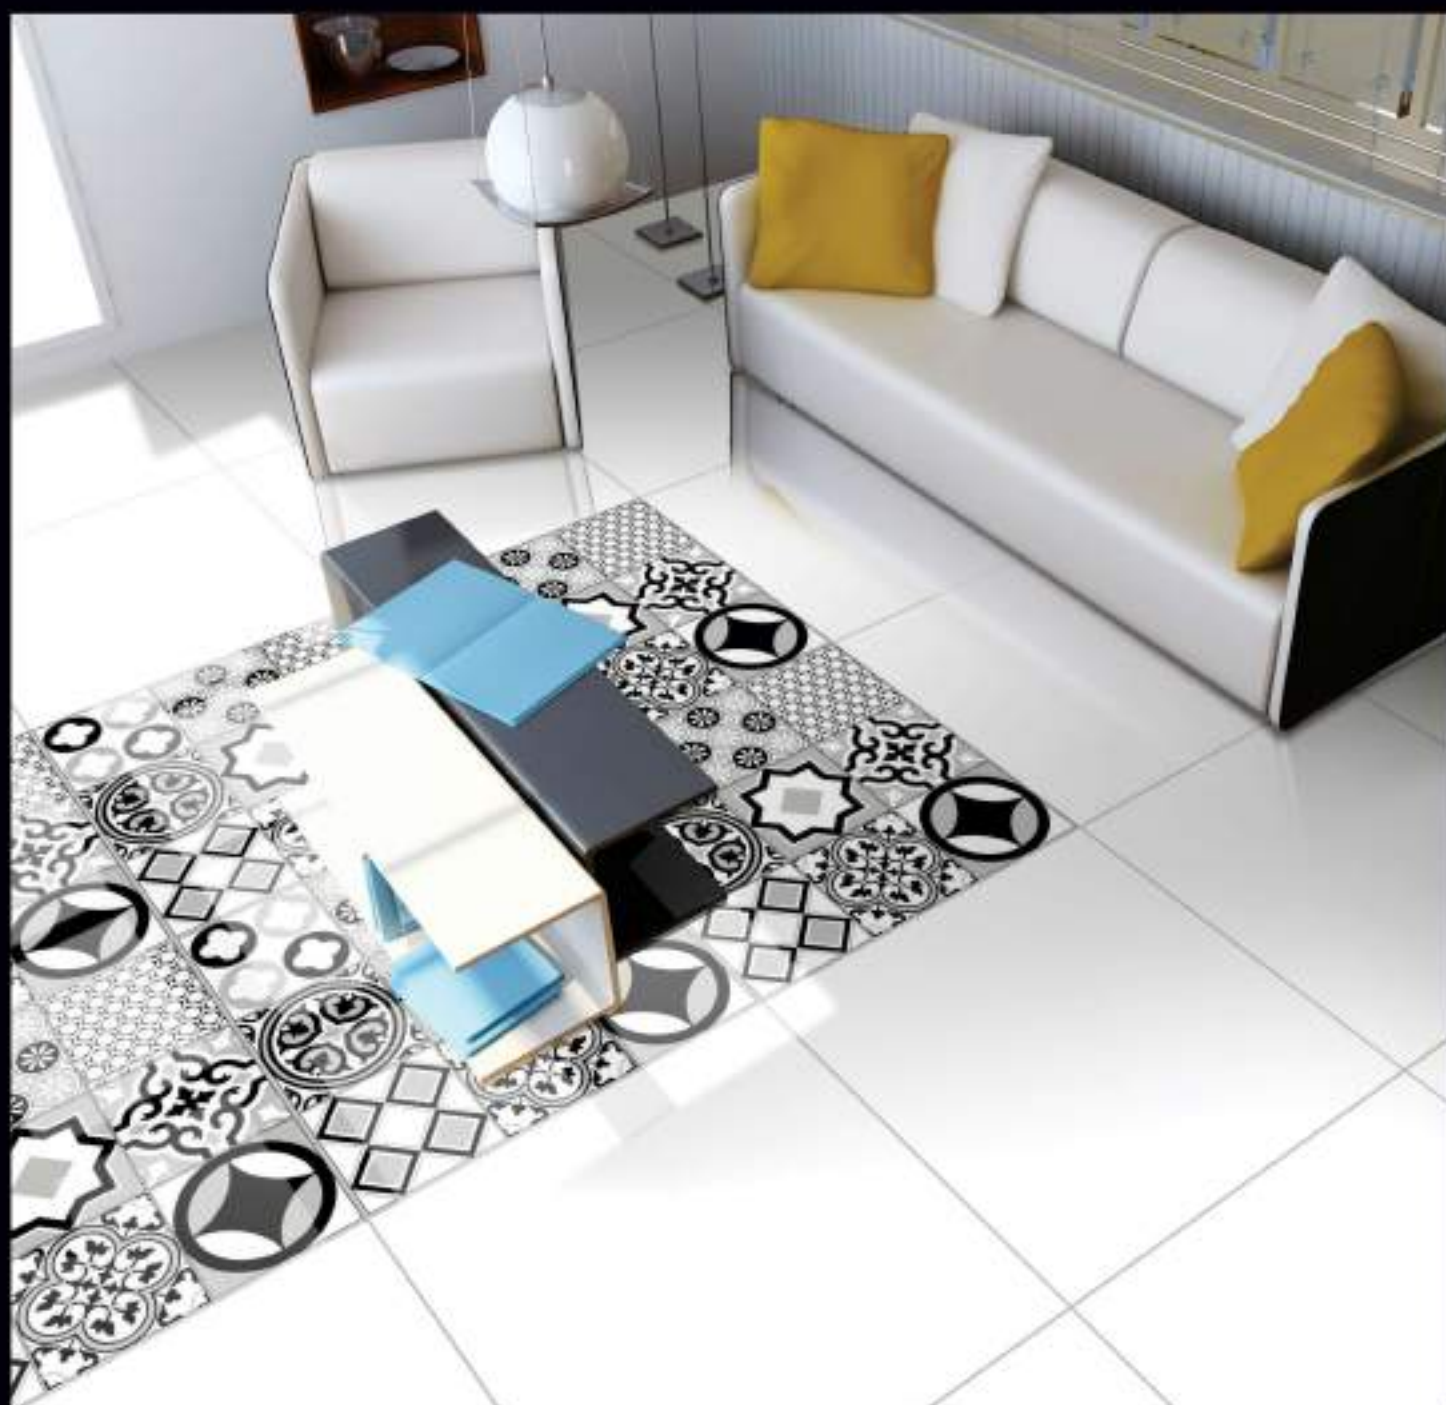

600x600mm.
Moroccan Satin Matt Series

M-89

600x600mm.
Moroccan Satin Matt Series

M-90

600x600mm.
Moroccan Satin Matt Series

M-91

600x600mm.
Moroccan Satin Matt Series

M-92

600x600mm.
Moroccan Satin Matt Series

Plain White

24"X24"
HDPT
HIGH DEFINITION
PORCELAIN TILES