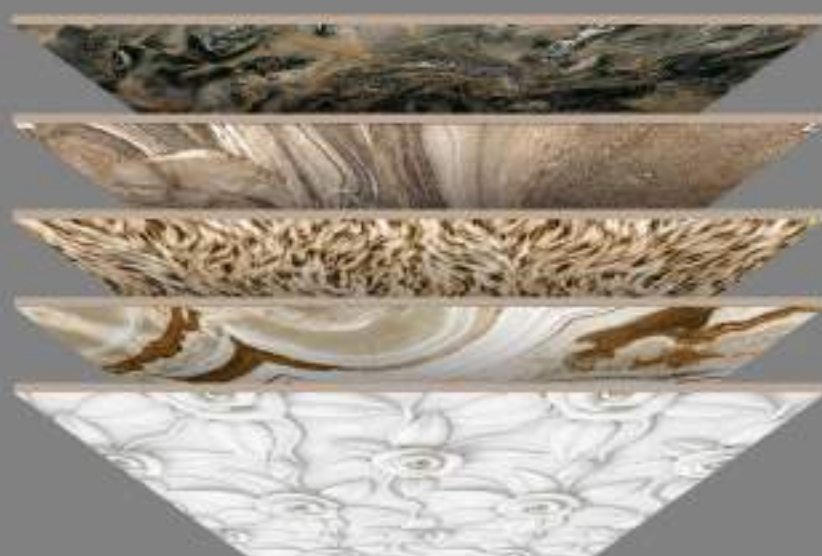

600x600mm. White Body Porcelain Tiles

24"X24"
HDPT
HIGH DEFINITION
PORCELAIN TILES

600x600mm.
Glossy Series

600x600mm. White Body Porcelain Tiles

 600x600mm.
Glossy Series

24"X24"
HDPT
HIGH DEFINITION
PORCELAIN TILES