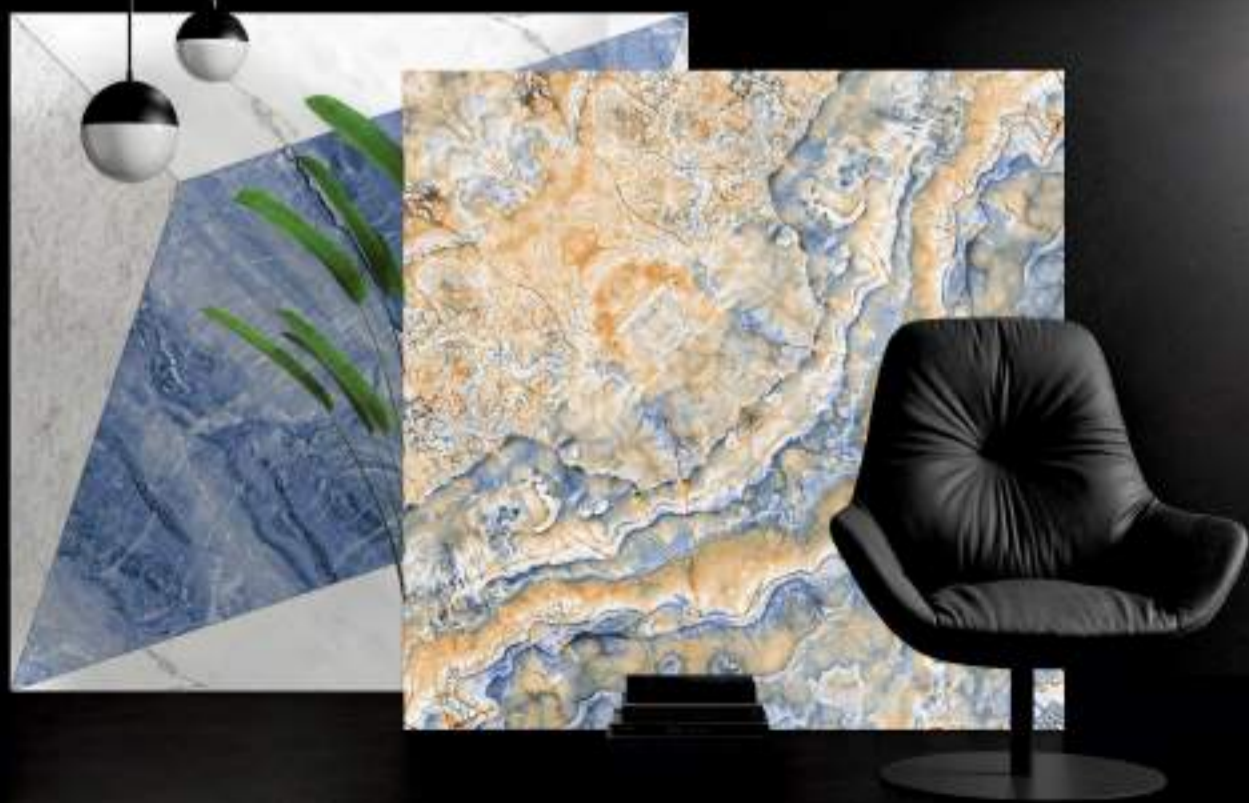

600x600mm. White Body Porcelain Tiles

24"X24"
HDPT
HIGH DEFINITION
PORCELAIN TILES

600x600mm.
Glossy Series

600x600mm. White Body Porcelain Tiles

 600x600mm.
Glossy Series

24"X24"
HDPT
HIGH DEFINITION
PORCELAIN TILES