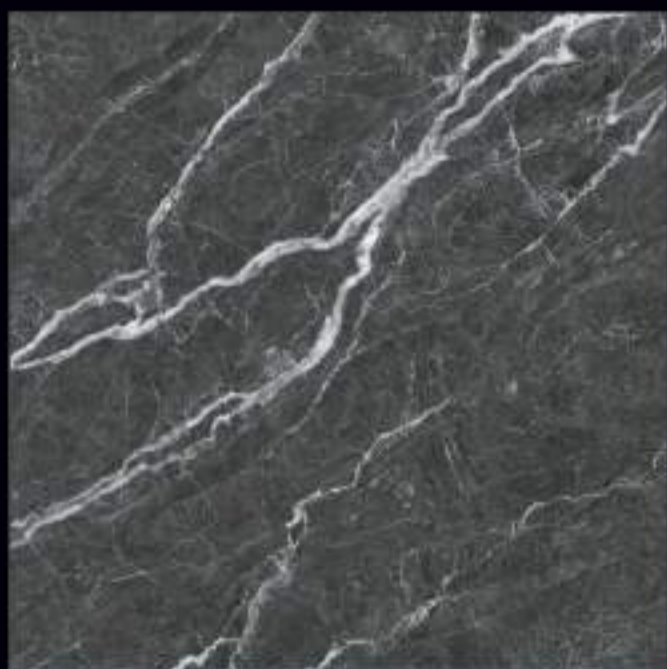

600x600mm.
Carving Series

236