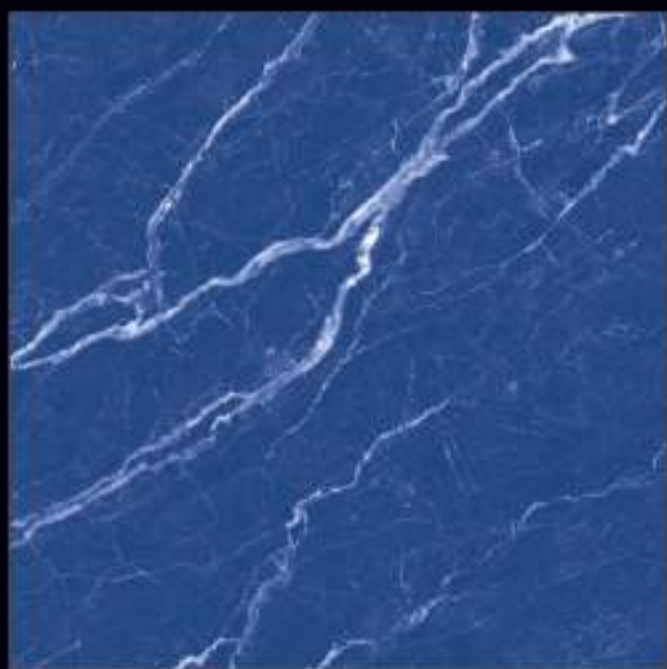

600x600mm.
Carving Series

237