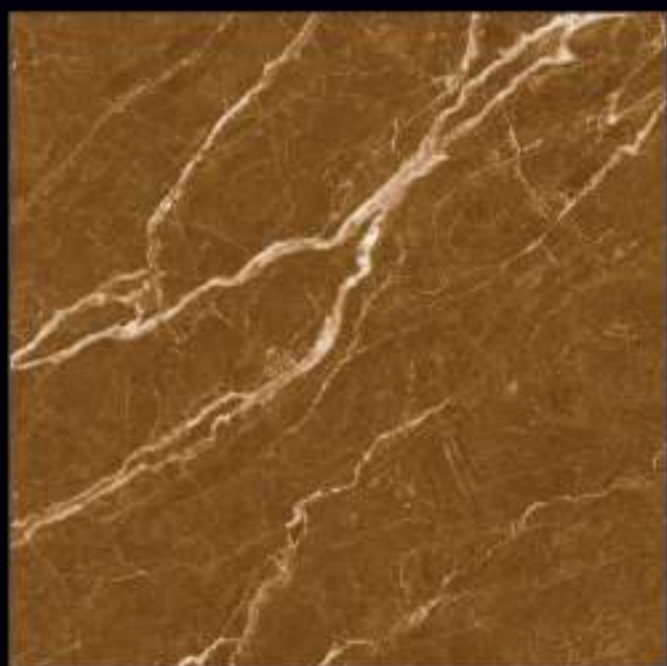

600x600mm.
Carving Series

235

GLOSSY SURFACE

DIGITAL PRINTING

SUITABLE FOR WALL & FLOOR

HD TILES

RECTIFIED