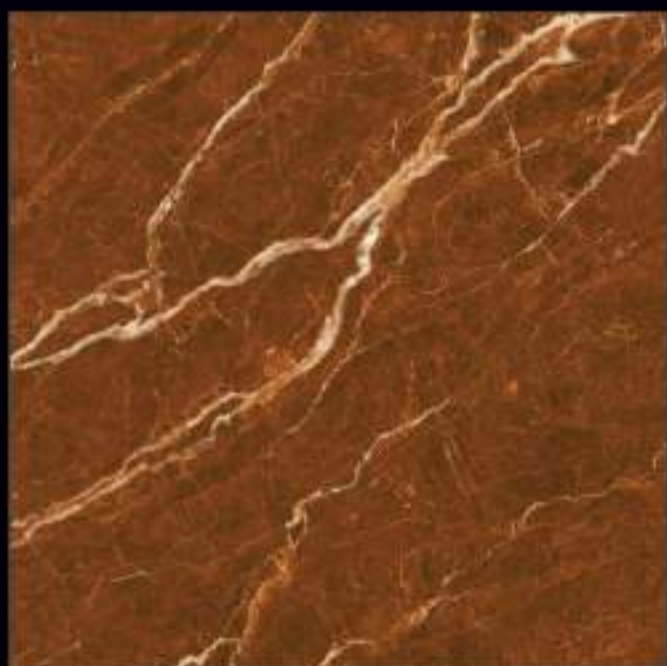

DIGITAL PRINTING

SUITABLE FOR WALL & FLOOR

HD TILES

RECTIFIED

600x600mm.
Carving Series

232

600x600mm.
Carving Series

233