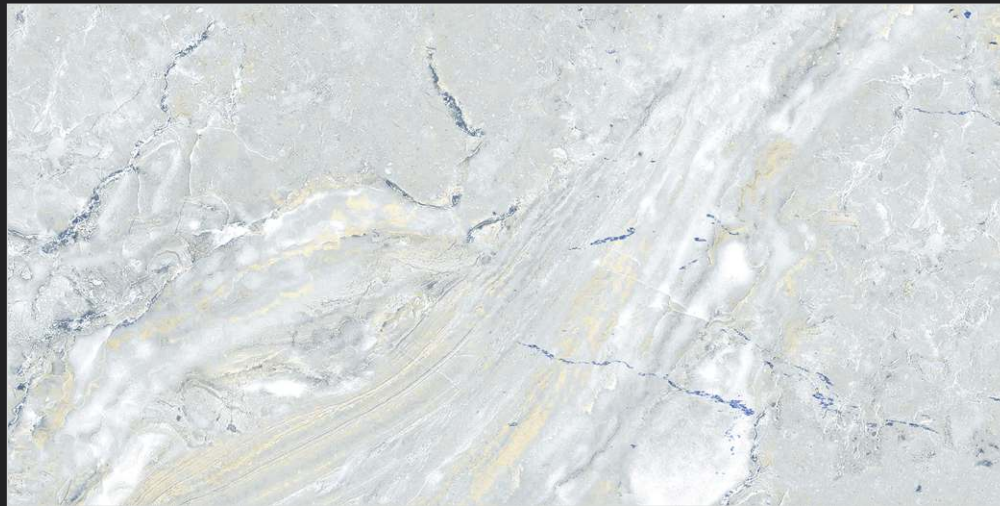

Super Flatness

Low Maintenance

Random designs

FROST ONYX

3 RAN DOM  
FACES

GALAXY BLUE

view