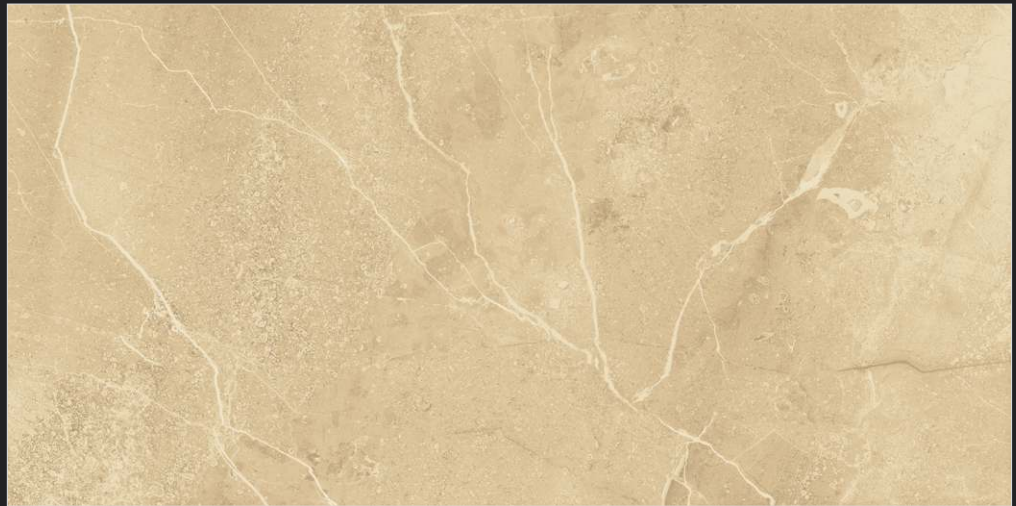

ARGIL BROWN