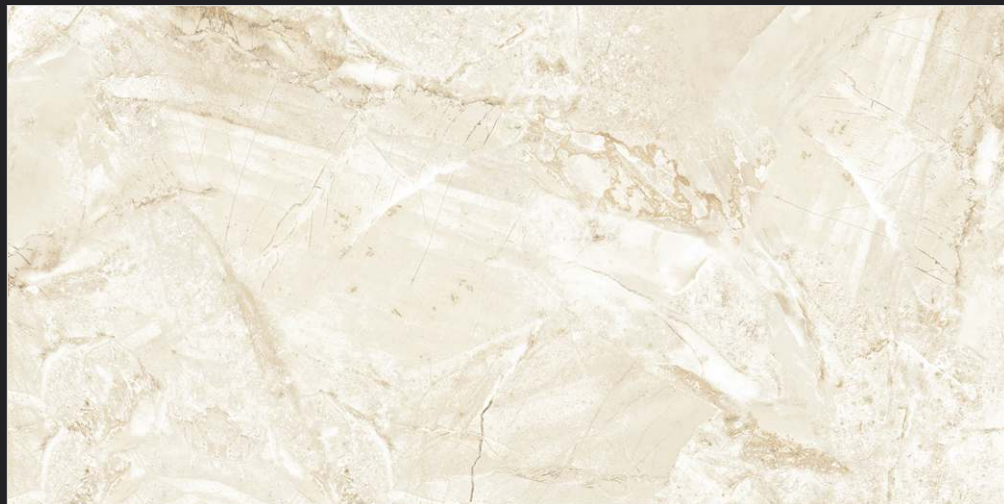

GVT
PGVT TILES
— GLOSSY

GLOSSY
FINISH

600x
1200mm

DIGITAL
GLAZED
VITRIFIED

TILES

HD Clarity

High Strength

Stain Resistant

Super Flatness

Low Maintenance

Random designs

FANTASY BIANCO