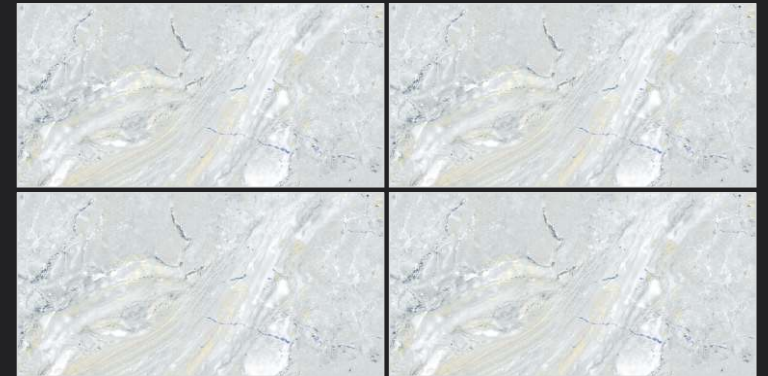

Super Flatness

Low Maintenance

Random designs

FROST ONYX

3 RAN DOM  
FACES

GALAXY BLUE

view