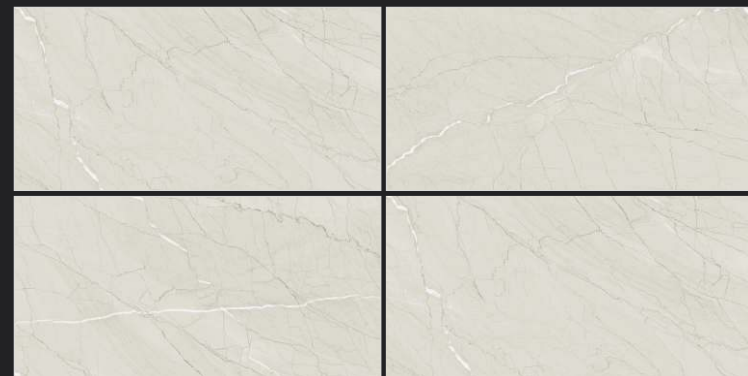

HD Clarity

High Strength

Stain Resistant

Super Flatness

Low Maintenance

Random designs

ASTERIX BIANCO

4 **RANDOM**  
FACES