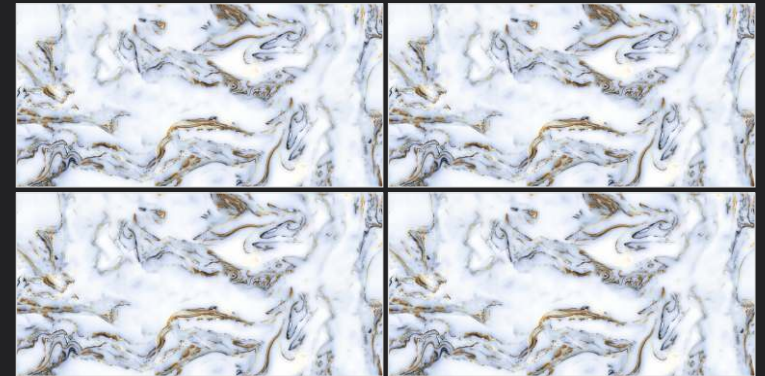

DIGITAL  
GLAZED  
VITRIFIED  
TILES

FLORENCIA IVORY

**3** RANDOM  
FACES

FOAM BLUE

view

HD Clarity

High Strength

Stain Resistant