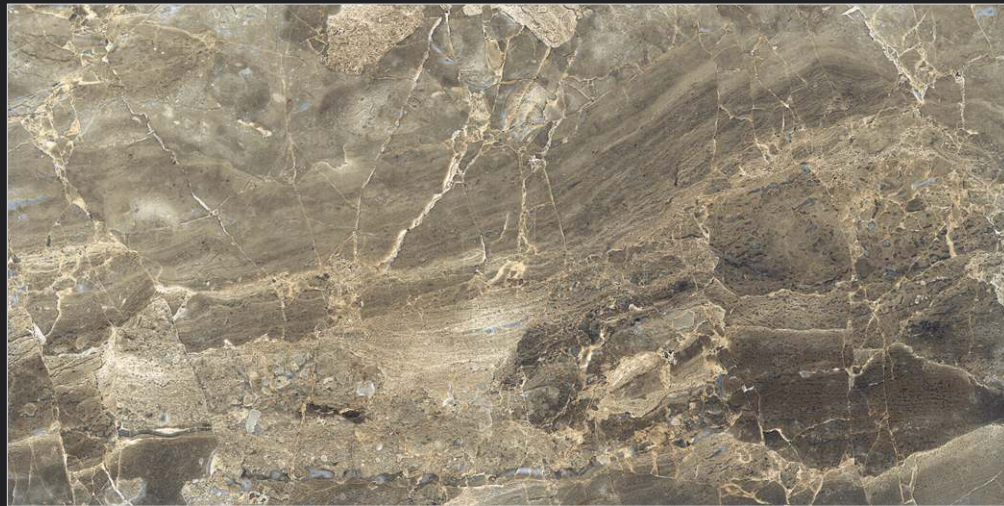

BRECIA ANTRATIC