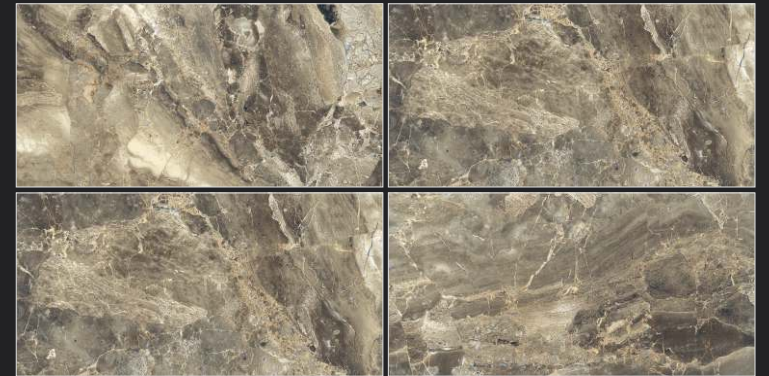

Super Flatness

Low Maintenance

Random designs

BRECIA ANTRATIC

**3** RANDOM  
FACES

**GVT**  
**PGVT TILES**  
— GLOSSY

**GLOSSY**  
**FINISH**

600x  
1200mm