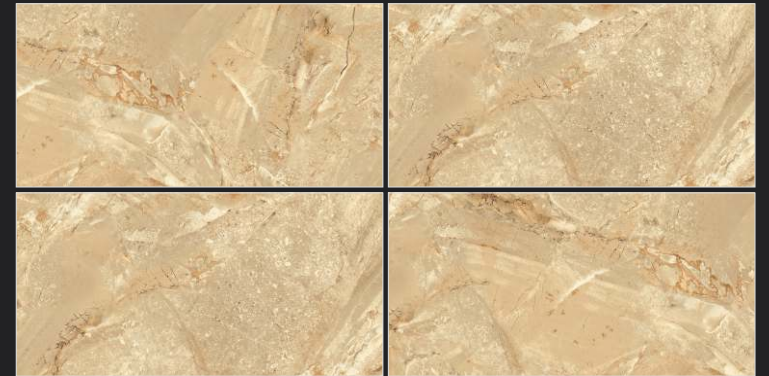

3 **RANDOM**
FACES

HD Clarity

High Strength

Stain Resistant

Super Flatness

Low Maintenance

Random designs