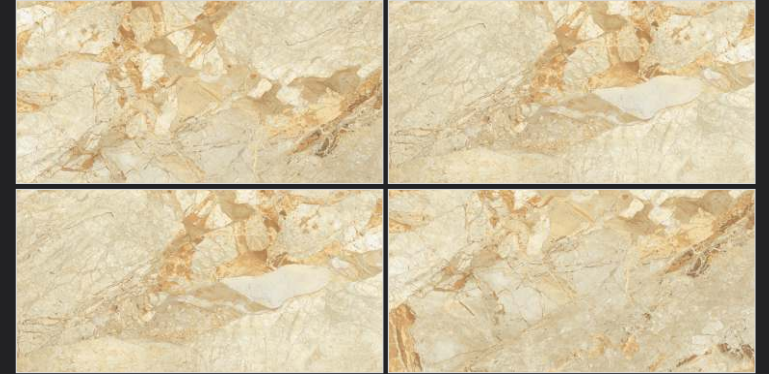

an art of immagination.....

**GVT**  
**PGVT TILES**  
— GLOSSY

**GLOSSY**  
**FINISH**

600x  
1200mm

DIGITAL  
GLAZED  
VITRIFIED  
TILES

2030

**3** RANDOM  
FACES

HD Clarity