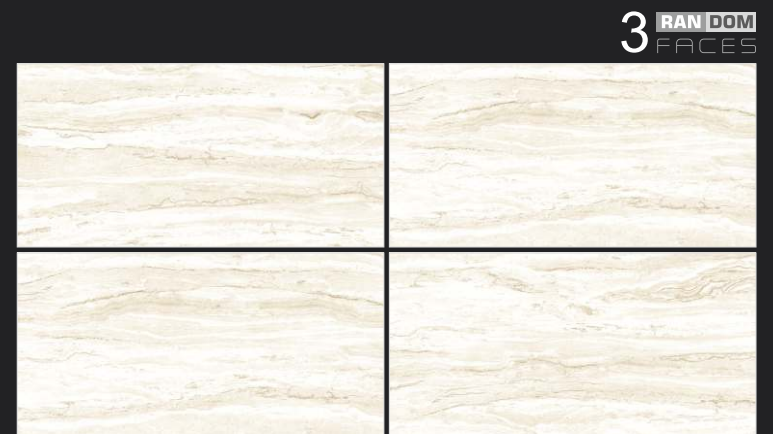

HD Clarity

High Strength

Stain Resistant

Super Flatness

Low Maintenance

Random designs

AVALON CREMA

**GVT**  
**PGVT TILES**  
— GLOSSY