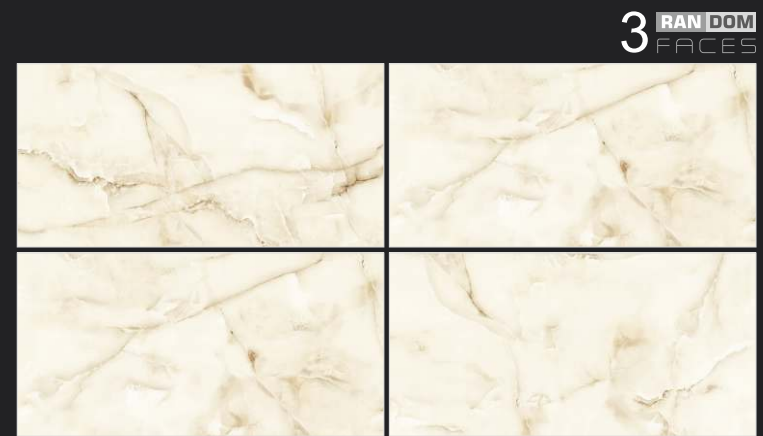

ANTIQUE BEIGE

ANTISKY

HD Clarity

High Strength

Stain Resistant

Super Flatness

Low Maintenance

Random designs