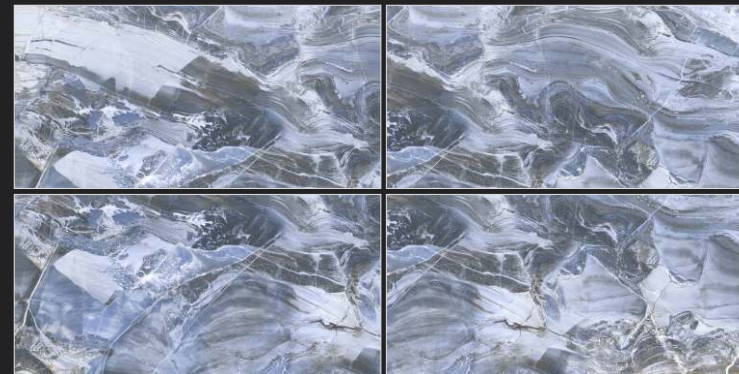

5 **RANDOM**
FACES