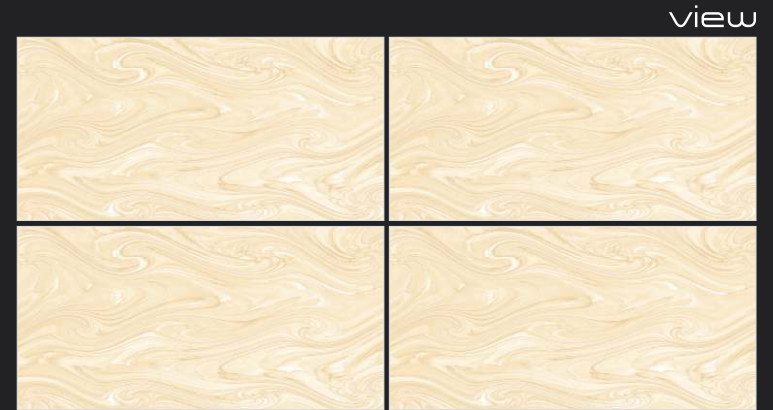

Random designs

AUTUMN BROWN

view

**GVT**  
**PGVT TILES**  
— GLOSSY

**GLOSSY**  
FINISH

600x  
1200mm

DIGITAL  
GLAZED  
VITRIFIED  
TILES

AUTUMN CREMA