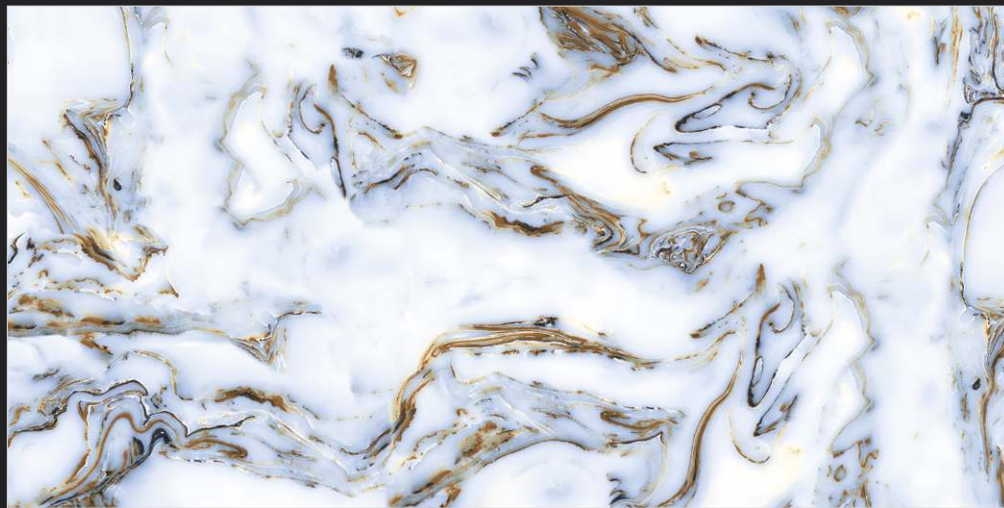

GVT
PGVT TILES
— GLOSSY

GLOSSY
FINISH

600x
1200mm

DIGITAL
GLAZED
VITRIFIED
TILES

3 RANDOM
FACES

FOAM BLUE

view

HD Clarity

High Strength

Stain Resistant

Super Flatness

Low Maintenance

Random designs