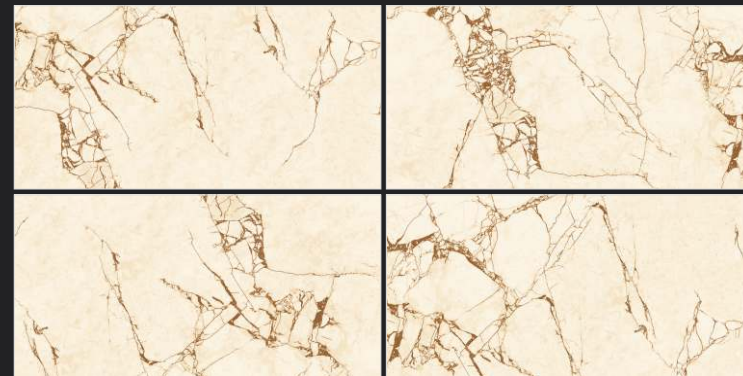

High Strength

Stain Resistant

Super Flatness

Low Maintenance

Random designs

FORTUNE GREY

**3** RANDOM  
FACES

FRENCH COPPER