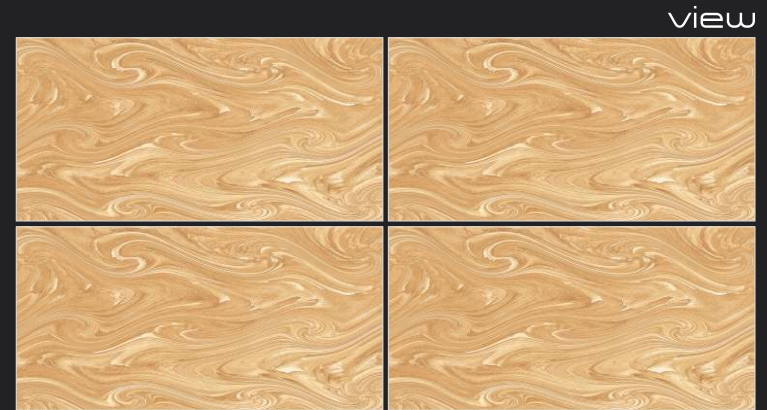

GVT
PGVT TILES
— GLOSSY

GLOSSY
FINISH

600x
1200mm

DIGITAL
GLAZED
VITRIFIED
TILES

3 RANDOM
FACES

HD Clarity

High Strength

Stain Resistant

Super Flatness

Low Maintenance

Random designs

view