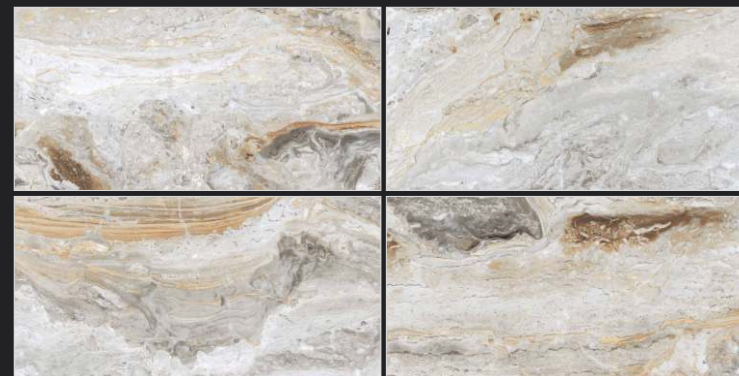

5 **RANDOM**
FACES

ELLE ACE